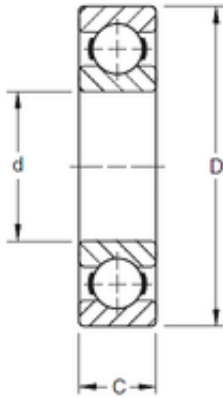

Jinan QiMing Bearing Co., Ltd.

140 mm x 210 mm x 33 mm TIMKEN 9128K Single Row Ball Bearings

Bearing No. 9128K

Size	140x210x33 mm
Bore Diameter	140 mm
Outer Diameter	210 mm
Width	33 mm
d	140 mm
D	210 mm
B	33 mm
C	33 mm
Weight	3,6 Kg
Basic dynamic load rating (C)	124500 kN

9128K Bearing 2D drawings and 3D CAD models