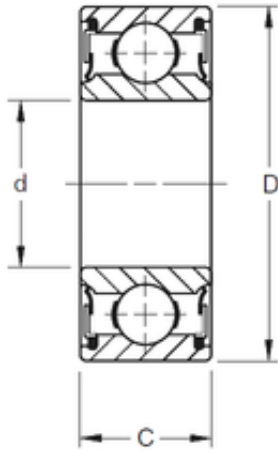

Jinan QiMing Bearing Co., Ltd.

20 mm x 47 mm x 20,62 mm TIMKEN W204PP Single Row Ball Bearings

Bearing No. W204PP

Size	20x47x20.62 mm
Bore Diameter	20 mm
Outer Diameter	47 mm
Width	20,62 mm
d	20 mm
D	47 mm
B	20,62 mm
C	20,62 mm
Weight	0,15 Kg
Basic dynamic load rating (C)	14300 kN

W204PP Bearing 2D drawings and 3D CAD models