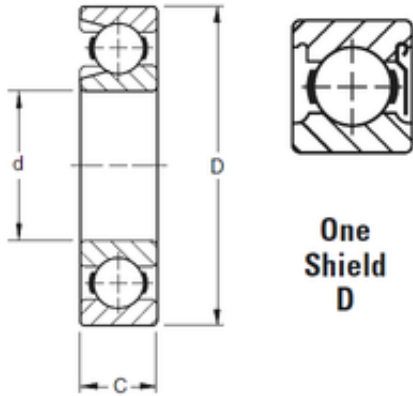

Jinan QiMing Bearing Co., Ltd.

30 mm x 72 mm x 19 mm TIMKEN 306WD Single Row Ball Bearings

Bearing No. 306WD

Size	30x72x19 mm
Bore Diameter	30 mm
Outer Diameter	72 mm
Width	19 mm
d	30 mm
D	72 mm
B	19 mm
C	19 mm
Weight	0,386 Kg
Basic dynamic load rating (C)	42,8 kN