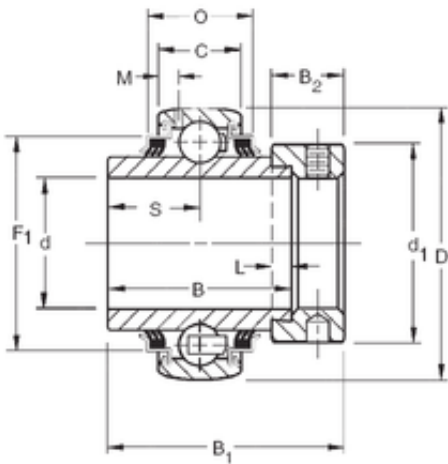

Jinan QiMing Bearing Co., Ltd.

28,575 mm x 62 mm x 36,51 mm TIMKEN G1102KPPB3 Insert Bearings Spherical OD

Bearing No. G1102KPPB3

Size	28.575x62x36.51 mm
Bore Diameter	28,575 mm
Outer Diameter	62 mm
Width	36,51 mm
d	28,575 mm
D	62 mm
B	36,51 mm
C	18 mm
O	21,56 mm
d1	44,4 mm
B1	48,4 mm
B2	15,9 mm
L	3,9 mm
M	4,19 mm
S	18,3 mm
F1	52,53 mm
Weight	0,404 Kg
Basic dynamic load rating (C)	21,8 kN

G1102KPPB3 Bearing 2D drawings and 3D CAD models